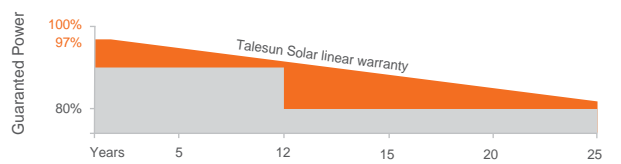

## PERFORMANCE WARRANTY

**12** years  
Quality assurance

**25** years  
Power output guarantee

Linear Performance Warranty  
Standard Performance Warranty

TP6G72M/410W